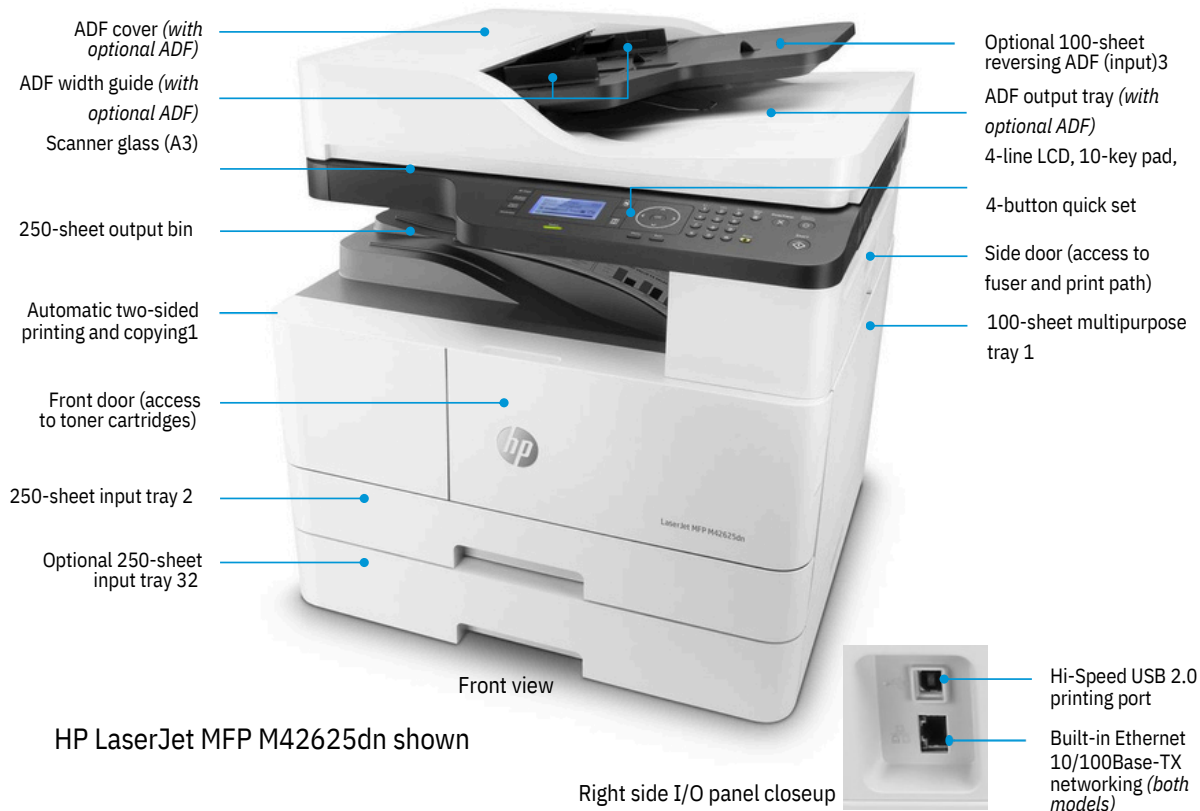

Data sheet

HP LaserJet MFP M42625 series

Count on legendary HP performance and reliability at an affordable price.

Surpass your office printer expectations with the speed, quality, and efficiency of HP LaserJet office printers.

HP LaserJet MFP M42625n

HP LaserJet MFP M42625dn

A printer to handle your printing volume needs

- Simplify workflows with automatic paper-handling solutions, efficient scan solutions, and copying.
- Conserve resources with automatic two-sided printing—consume up to 50% less paper.
- Capture both sides of the page with ease, using an optional 100-sheet reversing automatic document feeder.
- Launch tasks at the device—streamline copying; capture a two-sided ID; and darken, enlarge, or reduce images.

Reliable and productive

- Identify new devices and gain insight into printing with HP Web Jetadmin remote discovery and monitoring.
- Easily set up, print, and share printing resources with built-in Ethernet networking.

Product walkaround

HP LaserJet MFP M42625dn shown

Series at a glance

HP LaserJet MFP M42625n

HP LaserJet MFP M42625dn

Product number	8AF51A	8AF52A
Print speed, pages per minute (ppm) ⁴	Up to 25 ppm (<i>both models</i>)	
Copy speed, copies per minute (cpm) ⁴	Up to 25 cpm (<i>both models</i>)	
Duplex printing	Manual	Automatic (default ⁵)
Scan speeds, simplex ⁶	A4: Up to 33 images per minute (ipm) (black and colour); A3: Up to 21/14 ipm (black/colour)	
100-sheet reversing ADF ³	Optional (<i>both models</i>)	
ID copy, book copy, N-up, reduce/enlarge	✓	✓
Input capacity	Standard: Up to 350 sheets; Maximum: Up to 600 sheets with optional 250-sheet tray 32 (<i>both models</i>)	
Output capacity	250 sheets (<i>both models</i>)	
Long-life supplies ⁷	Cartridge yield (A/X): Black: ~7,400/13,700 pages; Original HP Imaging Drum: ~80,000 pages (<i>both models</i>)	
Job accounting, PIN printing, remote management, and scan to PC/email/SMB/FTP	✓	✓